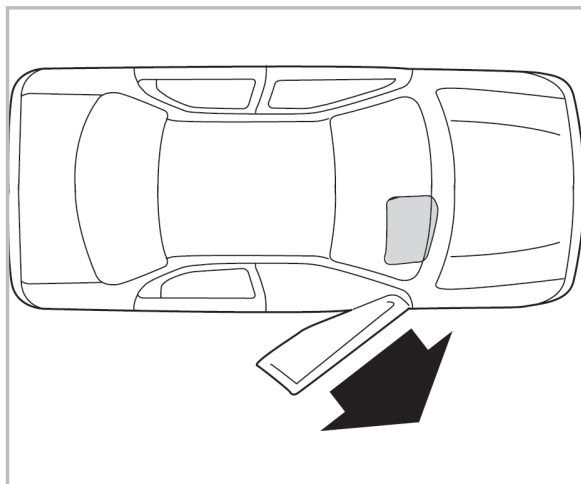

COMFORT

particle filter

715705

FH360

PA

WANT TO KNOW MORE?

www.valeo-techassist.com

FOR
ALFA ROMEO GIULIETTA (04/10 >)