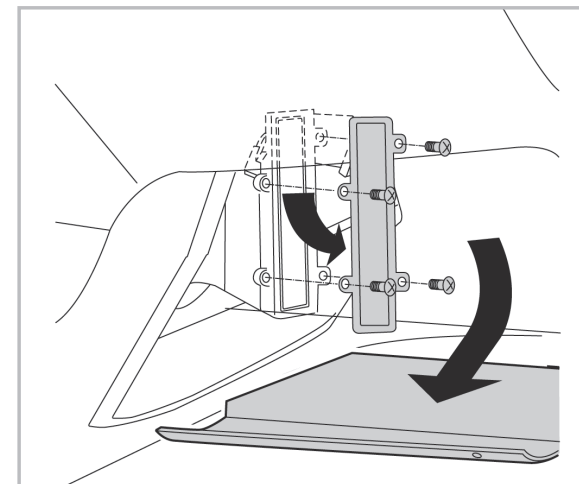

COMFORT

particle filter

715705

FH360

PA

WANT TO KNOW MORE?

www.valeo-techassist.com

FOR
ALFA ROMEO GIULIETTA (04/10 >)