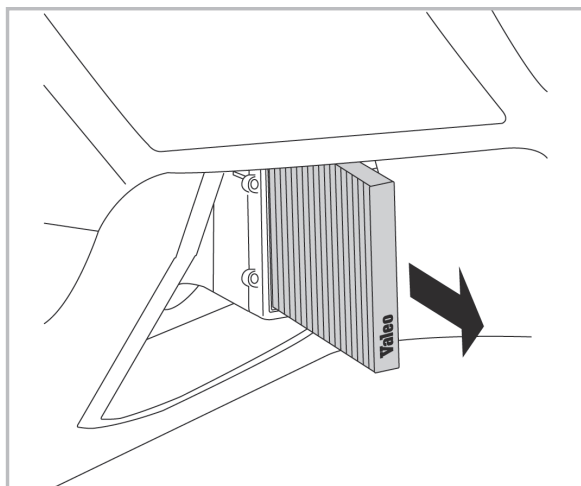

COMFORT

particle filter

715705

FH360

PA

WANT TO KNOW MORE?

www.valeo-techassist.com

FOR
ALFA ROMEO GIULIETTA (04/10 >)