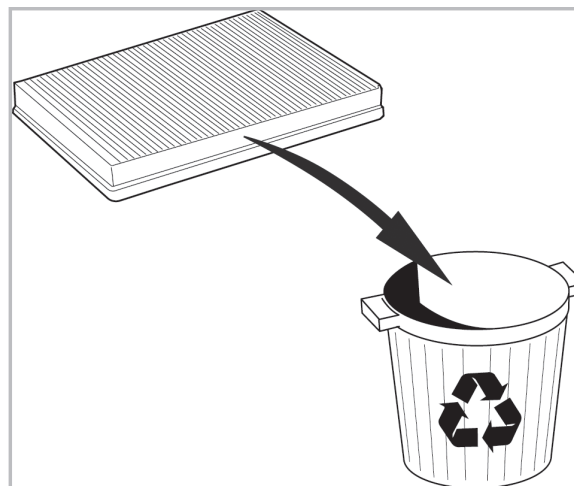

COMFORT

particle filter

715705

FH360

PA

WANT TO KNOW MORE?

www.valeo-techassist.com

FOR
ALFA ROMEO GIULIETTA (04/10 >)