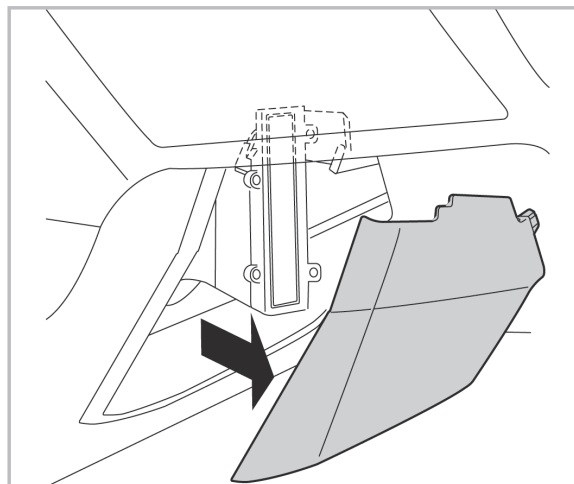

COMFORT

particle filter

715705

FH360

PA

WANT TO KNOW MORE?

www.valeo-techassist.com

FOR
ALFA ROMEO GIULIETTA (04/10 >)