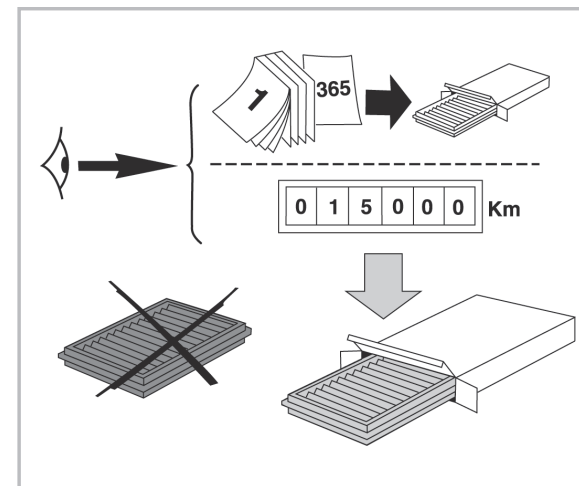

COMFORT

particle filter

715705

FH360

PA

WANT TO KNOW MORE?

www.valeo-techassist.com

FOR
ALFA ROMEO GIULIETTA (04/10 >)